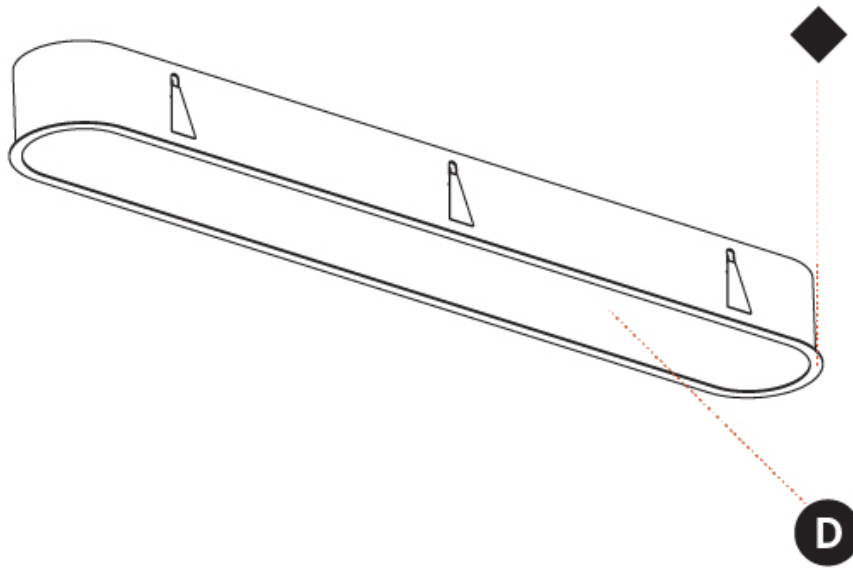

PROJECT
TYPE
SPECIFIER
QUANTITY
DATE

1535mm x 205mm
60 7/16" x 8 1/16"

10 - 25mm
3/8" - 1"

160mm
6 5/16"

SMOOTHLINE RECESSED

A37761-

PROJECT	_____
TYPE	_____
SPECIFIER	_____
QUANTITY	_____
DATE	_____

PROJECT	_____
TYPE	_____
SPECIFIER	_____
QUANTITY	_____
DATE	_____