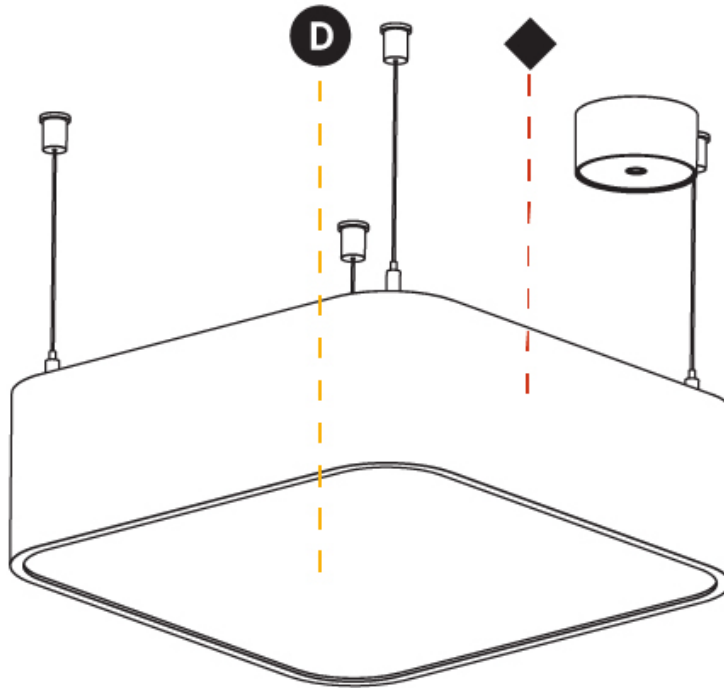

SMOOTHY STANDARD SUSPENSION

A31672-

PROJECT	_____
TYPE	_____
SPECIFIER	_____
QUANTITY	_____
DATE	_____