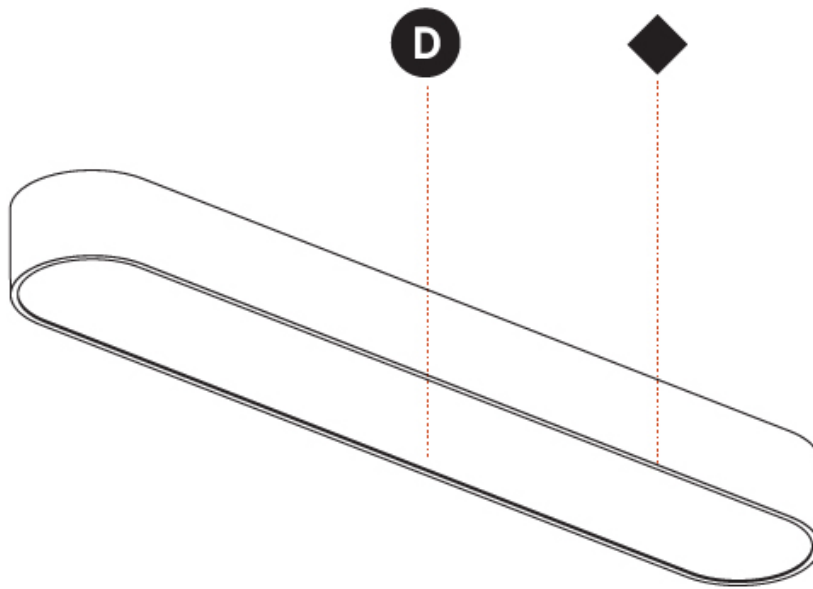

A32970-

PROJECT _____

TYPE _____

SPECIFIER _____

QUANTITY _____

DATE _____