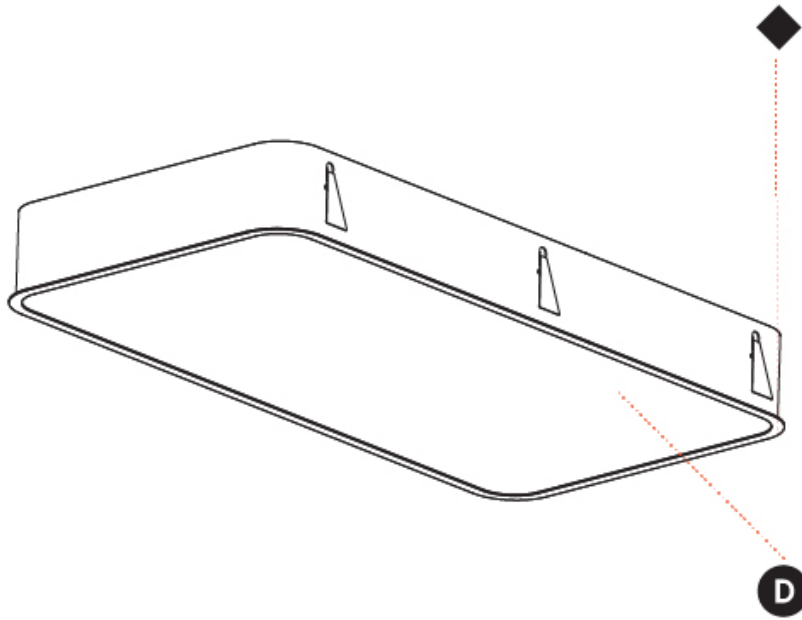

SMOOTHY STANDARD RECESSED

A37603-

PROJECT
TYPE
SPECIFIER
QUANTITY
DATE

A