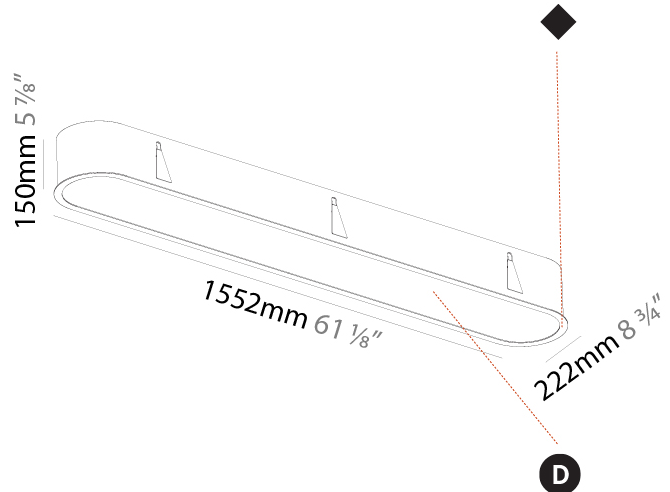

PROJECT
TYPE
SPECIFIER
QUANTITY
DATE

1535mm x 205mm
60 7/16" x 8 1/16"

10 - 25mm
3/8" - 1"

160mm
6 5/16"

SMOOTHLINE RECESSED

A37761-

PROJECT	_____
TYPE	_____
SPECIFIER	_____
QUANTITY	_____
DATE	_____

PROJECT	_____
TYPE	_____
SPECIFIER	_____
QUANTITY	_____
DATE	_____